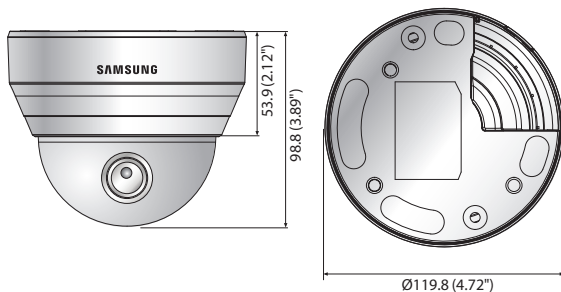

# SND-L6083R

2M Network IR Dome Camera

## Key Features

- Max. 2megapixel (1920 x 1080) resolution
- 2.8 ~ 12mm (4.3x) varifocal lens
- 0.095Lux@F1.4 (Color), 0Lux@F1.4 (B/W : IR LED on)
- 30fps@all resolutions (H.264)
- H.264, MJPEG dual codec, Multiple streaming
- Motion detection, Tampering, DWDR
- micro SD/SDHC memory slot, PoE
- IR viewable length 15m
- Hallway view support (Rotate 90°/270°)
- LDC support (Lens Distortion Correction)

## Dimensions

Unit : mm (inch)